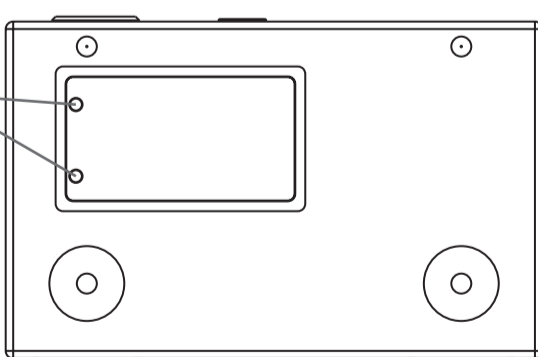

USB
Charging only!

BYTA BATTERI | CHANGE BATTERY | BATTERIE WECHSELN

Använd endast Audio Pro original batteri!
Only use Audio Pro original battery!
Verwenden Sie nur Audio Pro Original-Akku!

Garantitiden för batteriet är ett år.
The warranty time for the battery is one year.
Die Garantielaufzeit beträgt ein Jahr.